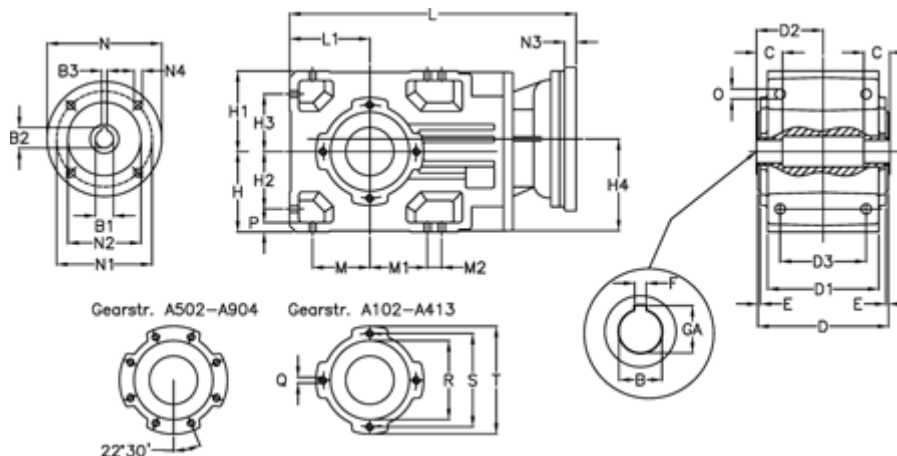

Article number: 29600217833220  
 Description: Bevel helical gearbox  
 A203UH30-178,3-P63B5

## Measures

B = 30	D3 = 90	H3 = 60.0	N1 = 115	S = 115
B1 = 11	Description = A203UH30-xx-P63 B5	H4 = 93.0	N2 = 95	T = 140
B2 = 12.8	E = 3.0	L = 361.5	N3 = 0	
B3 = 4	F = 8	L1 = 80	N4 = M8x19	
C = 22	GA = 33.3	M = 60.0	O = 9.5	
D = 136	H = 80	M1 = 60.0	P = 9	
D1 = 110	H1 = 80	M2 = 0	Q = M8x15	
D2 = 70.0	H2 = 60.0	N = 140	R = 95	